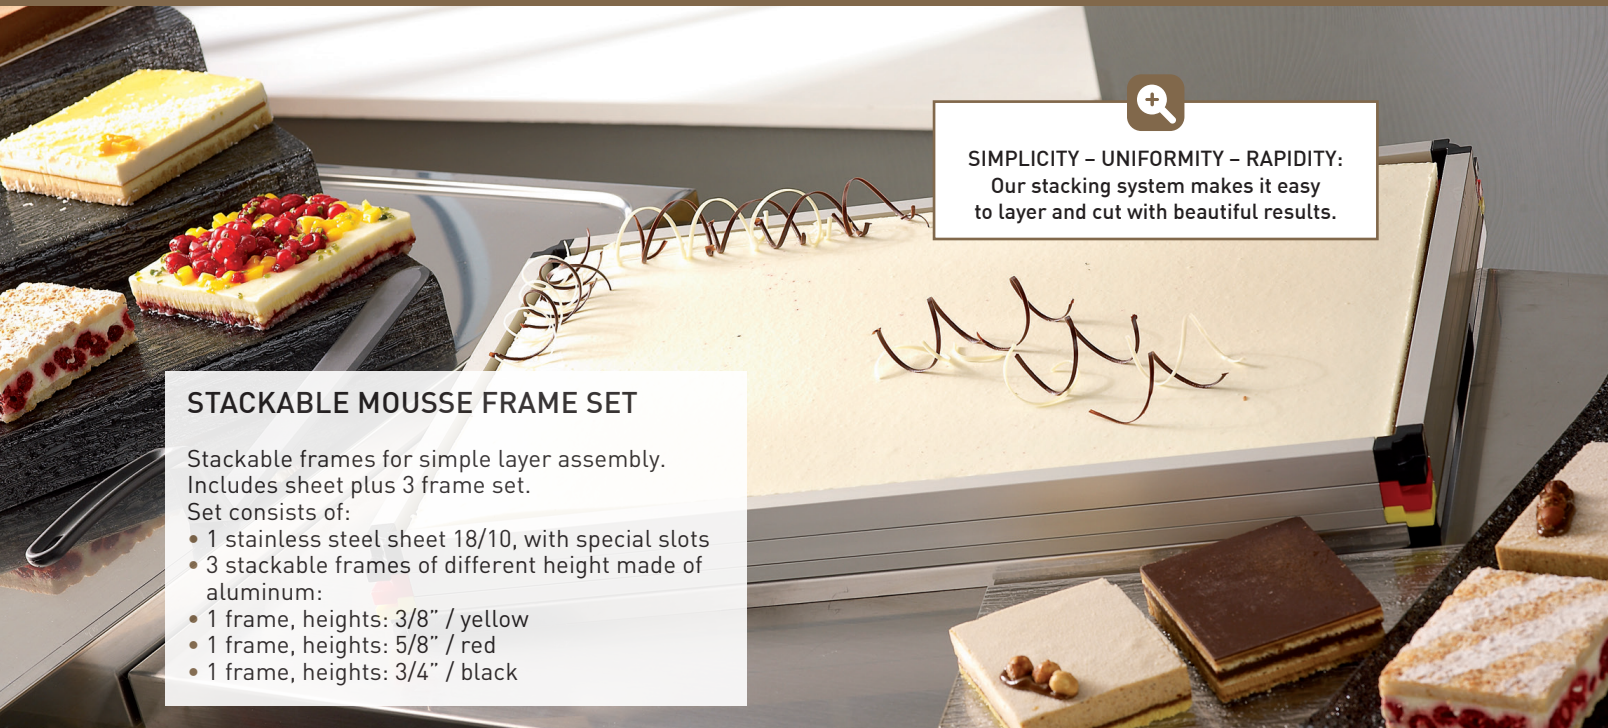

SAVE TIME AND GET PERFECT RESULTS WITH MULTI-LAYERED DESSERTS

SIMPLICITY – UNIFORMITY – RAPIDITY:
Our stacking system makes it easy to layer and cut with beautiful results.

STACKABLE MOUSSE FRAME SET

Stackable frames for simple layer assembly. Includes sheet plus 3 frame set.

Set consists of:

- 1 stainless steel sheet 18/10, with special slots
- 3 stackable frames of different height made of aluminum:
- 1 frame, heights: 3/8" / yellow
- 1 frame, heights: 5/8" / red
- 1 frame, heights: 3/4" / black

RULER FOR MOUSSE FRAME
Made of food grade plastic.

Item #	L"	W"	Wt oz.
421716	22	3 1/2	7