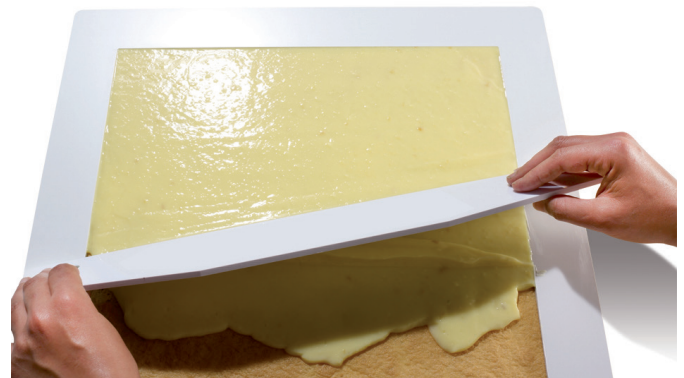

RULER FOR MOUSSE FRAME
Made of food grade plastic.

Item #	L"	W"	Wt oz.
421716	22	3 1/2	7